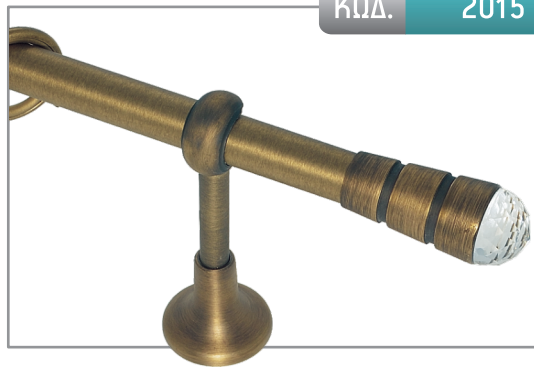

ΚΩΔ. 2016

ΚΩΔ. 2015

MADE WITH
SWAROVSKI® ELEMENTS